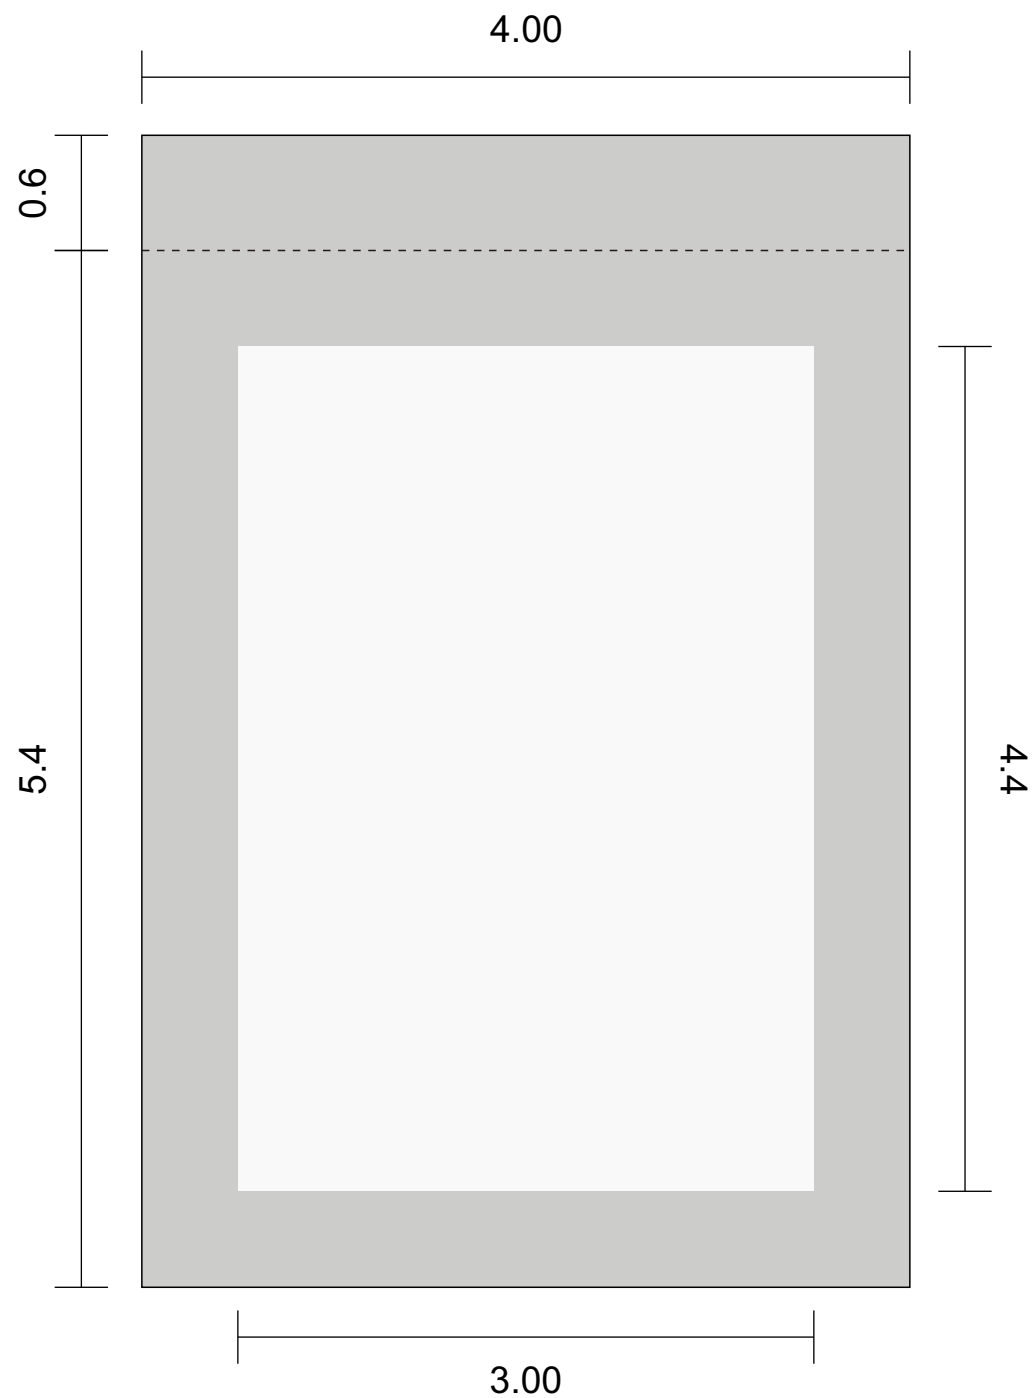

Product:
Drawstring Bag

Dimensions:
4" x 6" (internal)

Key:

Printable Area	Cut Line
Unprintable Area	Fold Line
Pressed Edge	Crease
Additional Notes	Bleed

Notes:
- Size of bags can vary slightly.

Single line sewing